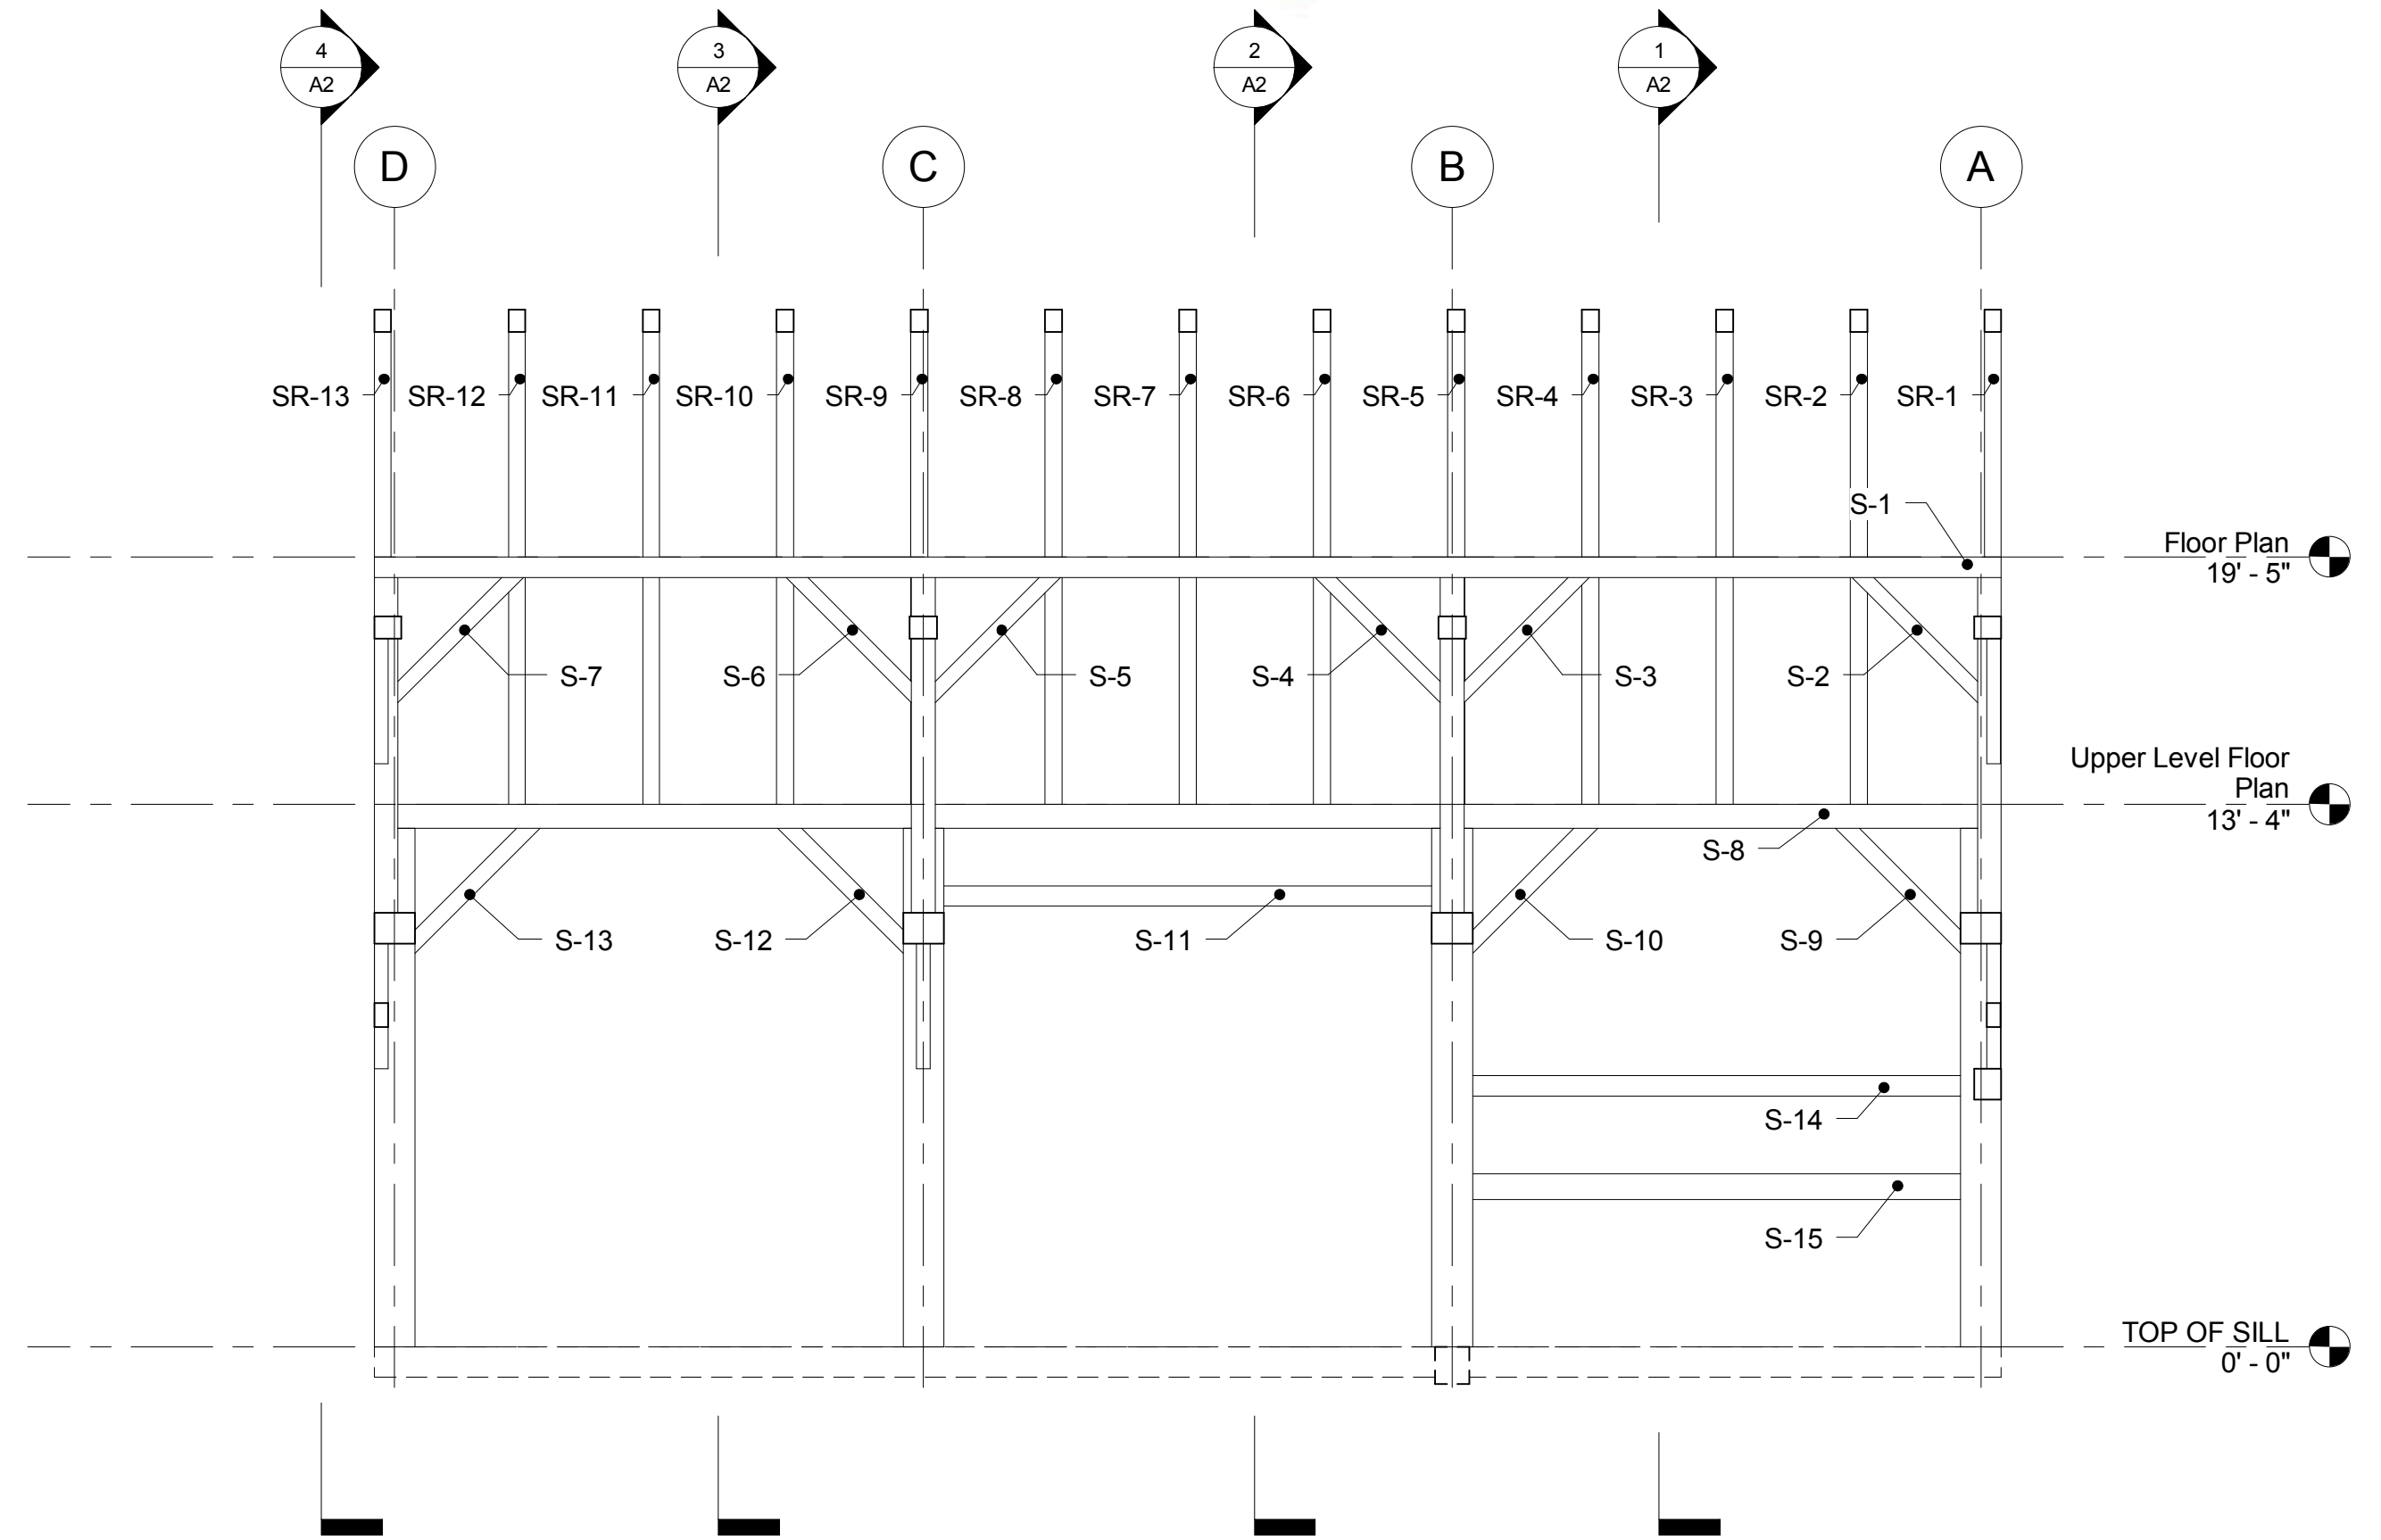

1 North Interior Elevation
1/4" = 1'-0"

2 South Interior Elevation
1/4" = 1'-0"

Kelly Barn
6614 Main Road
West Haven, VT 05743

1012
Scale: As indicated
4/15/2010

Drawn By: RAF
Checked By: RAF

Foster
Design

Interior
Elevations

A3